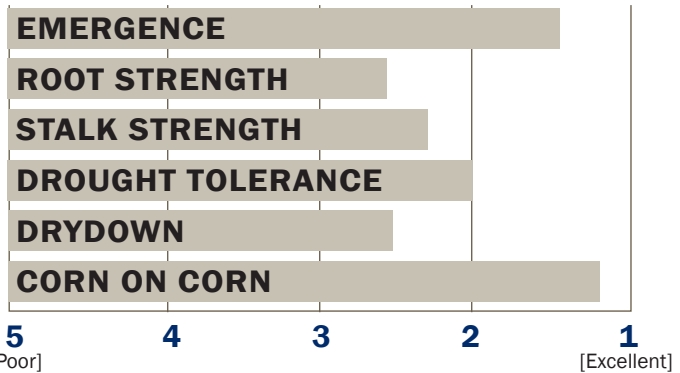

LH 6255 VT3Pro

TECH INFO SUMMARY

LH 6255 VT3 PRO Is well suited for corn on corn and has a health package to keep it in the field long after others have decided to lie down. Monster girthy ears that will pack on yield. It is semi-determinant hybrid so higher populations are recommended. This product compared very favorably the past two years to Dekalb 63-42 VT3 and contains a more complete trait package.

AREA OF ADAPTATION

112 RELATIVE MATURITY 112 DAYS

LH 6255 VT3Pro

HYBRID ADVANTAGES

- New product with industry leading performance
- Excellent late season intactness
- Responds to higher populations
- Great corn on corn
- Big girthy ears

Relative Maturity	112	Emergence	1.5
Plant Height	Medium	Early Growth	2.2
Ear Height	Medium	Stalk Strength	2.3
Ear Type	Semi-Determinate	Root Strength	2.6
Leaf Attitude	Semi-Upright	Stay Green	1.8
Kernel Rows	18-20	Drydown	2.5
Cob Color	Red	Test Weight	2.6
Husk Cover	Good	Drought Tolerance	2.0
Shank Length	Medium	Corn on Corn	1.2
Population Tolerance	30,000-34,000	Ear Flex	2.5
Herbicide Sensitivity	Warning SU	Fungicide	Not Necessary