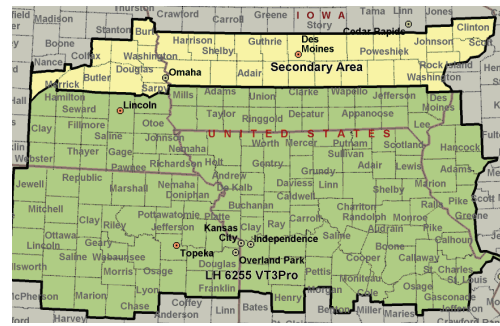

LH 6255 VT3Pro

TECH INFO SUMMARY

LH 6255 VT3 PRO Is well suited for corn on corn and has a health package to keep it in the field long after others have decided to lie down. Monster girthy ears that will pack on yield. It is semi-determinant hybrid so higher populations are recommended. This product compared very favorably the past two years to Dekalb 63-42 VT3 and contains a more complete trait package.

AREA OF ADAPTATION

112 RELATIVE MATURITY 112 DAYS

LH 6255 VT3Pro

HYBRID ADVANTAGES

- New product with industry leading performance
- Excellent late season intactness
- Responds to higher populations
- Great corn on corn
- Big girthy ears