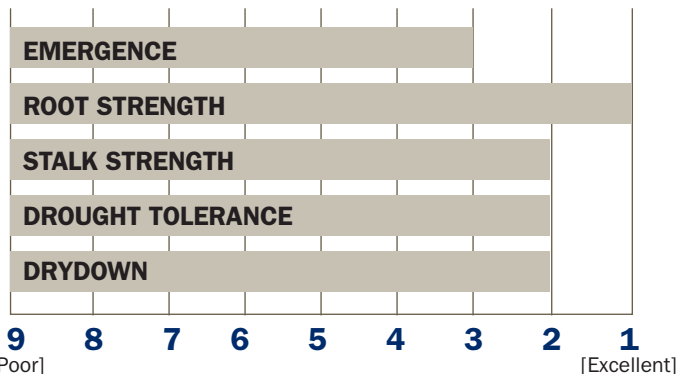

## CORN HYBRIDS TECH INFO SUMMARY

### POSITIONING AND MANAGEMENT

This hybrid was originally brought into the lineup as a defensive hybrid with good yield. But this hybrid can win plots, too. It has a very high rating for vigor and for emergence, so it can be planted early for high yield. This hybrid also carries the highest rating for root strength to help anchor it in loose, high-organic matter soils, yet extract more nutrients in less fertile soils. Look for even more consistent rootworm control with LH 4849 VT3, one of only four hybrids in the 2008 lineup with the new second-generation corn rootworm technology.

## 98 RELATIVE MATURITY 98 DAYS

LH 4849 VT3

GENERAL CHARACTERISTICS	
•	Girthy ears with high-yield potential
•	Fast drydown
•	Medium plant and ear height
•	Excellent roots with very good stalks
•	Very good drought tolerance

DISEASE RATINGS	
Southern Leaf Blight	2
Northern Leaf Blight	2
Anthracnose Leaf Blight	4
Anthracnose Stalk Rot	4
Eye Spot	3
Gray Leaf Spot	4

OVERALL CHARACTERISTICS			
Relative Maturity	98	Ear Height	Medium
Flowers Early/Late	Equal To Maturity	Leaf Attitude	Semi-Upright
Emergence	3	Canopy Color	Light Green
Early Growth	2	Ear Type	Semi-Determinate
Stalk Strength	2	Ear Flex	3
Root Strength	1	Number of Rows	14-18
Stay Green	4	Silage Rating	Fair
Drydown	2	Ethanol-High Fermentable	*
Test Weight	4	Adaptability to Low Pops	Good
Drought Tolerance	2	Yield at 25-29M PPA	3
Corn on Corn	3	Yield at 29-34M PPA	2
Plant Height	Medium		