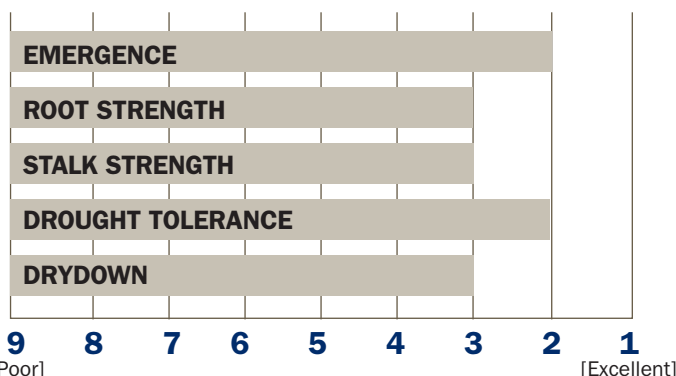

LH 5045 HXTLL

CORN HYBRIDS TECH INFO SUMMARY

POSITIONING AND MANAGEMENT

This hybrid has very high yield potential. The Herculex Extra (HT) trait provides in-plant Rootworm, Black Cutworm and Western Bean Cutworm control. The emergence rating is a 2, making it a hybrid that can be planted early in cool and wet soils and yet come out of the ground very fast. Drydown is also good which allows for early harvest, or for harvesting corn that can go right into the bin. The yield potential suggests this hybrid has the best fit for high-yielding fields.

100 RELATIVE MATURITY 100 DAYS

LH 5045 HXTLL

GENERAL CHARACTERISTICS

- Excellent yield potential
- Medium plant and ear height
- Very good drought tolerance
- Fast drydown

DISEASE RATINGS

Southern Leaf Blight	5
Northern Leaf Blight	3
Anthracnose Leaf Blight	*
Anthracnose Stalk Rot	5
Eye Spot	3
Gray Leaf Spot	3

OVERALL CHARACTERISTICS

Relative Maturity	100	Ear Height	Medium
Flowers Early/Late	Moderate-Early	Leaf Attitude	Semi-Flat
Emergence	2	Canopy Color	Medium
Early Growth	2	Ear Type	Semi-Determinate
Stalk Strength	3	Ear Flex	2
Root Strength	3	Number of Rows	16-18
Stay Green	3	Silage Rating	Fair
Drydown	3	Ethanol-High Fermentable	*
Test Weight	3	Adaptability to Low Pops	Good
Drought Tolerance	2	Yield at 25-29M PPA	3
Corn on Corn	3	Yield at 29-34M PPA	2
Plant Height	Medium		

Ratings: 1-2 = Excellent, 3-4 = Very Good, 5-6 = Good, 7-8 = Fair, 9 = Poor, * = insufficient data **Plant and Ear Height:** 1 = Short, 5 = Tall

Genuity™, Genuity and Design™, Genuity™ SmartStax™, SmartStax™ and Design™, Roundup Ready®, Roundup Ready 2 Technology and Design™, YieldGard VT Triple®, and YieldGard Corn Borer and Design® are trademarks of Monsanto Technology LLC, ©2009 Monsanto Company. Herculex® is a trademark of Dow AgroSciences LLC. Agrisure® is a trademark of a Syngenta Group Company.