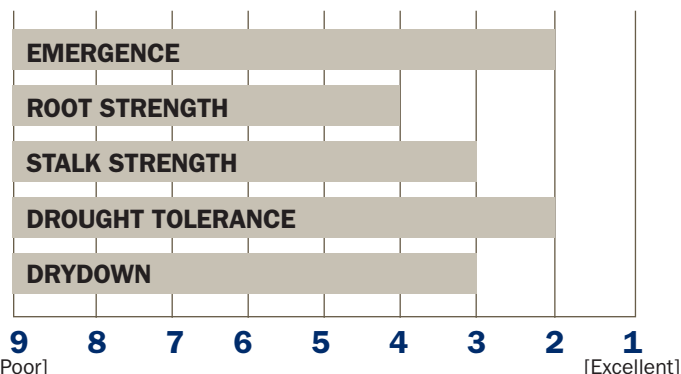

LH 5474 HXLL

CORN HYBRIDS TECH INFO SUMMARY

POSITIONING AND MANAGEMENT

LH 5474 HXLL has dominating yield performance. It can be planted early and will come out of the ground like a rocket. LH 5474 HXLL also has very good drought tolerance. While this is true, place this hybrid in fields where there are few adversities. It can yield well, and fields that have high yield potential are the best place for it. The hybrid genetics suggest that this hybrid will have very good leaf disease tolerance but only slightly above average Gray Leaf Tolerance. LH 5474 HXLL has good roots however keep this hybrid out of root limiting situations.

104 RELATIVE MATURITY 104 DAYS

LH 5474 HXLL

GENERAL CHARACTERISTICS	
• Top-end yield potential	
• Excellent seedling emergence	
• Good stalks	
• Very good drought tolerance	

DISEASE RATINGS	
Southern Leaf Blight	*
Northern Leaf Blight	*
Anthracnose Leaf Blight	*
Anthracnose Stalk Rot	3
Eye Spot	*
Gray Leaf Spot	4

OVERALL CHARACTERISTICS			
Relative Maturity	104	Ear Height	Medium
Flowers Early/Late	Moderate-Early	Leaf Attitude	Moderate-Erect
Emergence	2	Canopy Color	Medium
Early Growth	2	Ear Type	Semi-Flex
Stalk Strength	3	Ear Flex	2
Root Strength	4	Number of Rows	14-16
Stay Green	3	Silage Rating	Fair
Drydown	3	Ethanol-High Fermentable	*
Test Weight	3	Adaptability to Low Pops	Good
Drought Tolerance	2	Yield at 25-29M PPA	2
Corn on Corn	5	Yield at 29-34M PPA	2
Plant Height	Medium		

Ratings: 1-2 = Excellent, 3-4 = Very Good, 5-6 = Good, 7-8 = Fair, 9 = Poor, * = insufficient data **Plant and Ear Height:** 1 = Short, 5 = Tall
 Genuity™, Genuity and Design™, Genuity™ SmartStax™, SmartStax™ and Design™, Roundup Ready®, Roundup Ready 2 Technology and Design™, YieldGard VT Triple®, and YieldGard Corn Borer and Design® are trademarks of Monsanto Technology LLC, ©2009 Monsanto Company. Herculex® is a trademark of Dow AgroSciences LLC. Agrisure® is a trademark of a Syngenta Group Company.