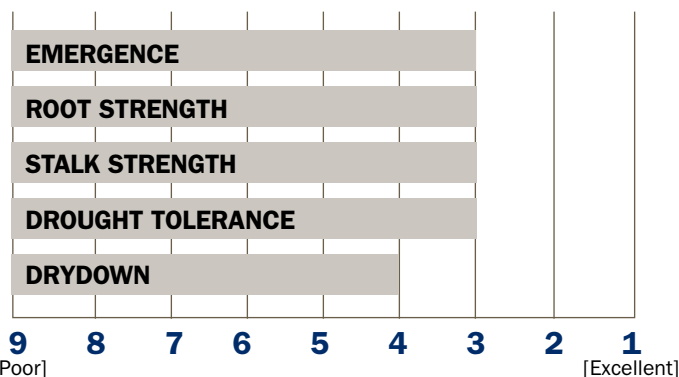

LH 5494 3000GT LH 5492 GT

CORN HYBRIDS TECH INFO SUMMARY

POSITIONING AND MANAGEMENT

LH 5494 3000GT is a hybrid that is very versatile and performs well in any soil type. It has excellent early seedling vigor for early planting into cool soils. This hybrid moves north very well to be a full season hybrid but doesn't move south. Very good for silage.

104 RELATIVE MATURITY 104 DAYS

LH 5494 3000GT  Agrisure 3000GT

LH 5492 GT  Agrisure GT

HYBRID ADVANTAGES

- ✓ Tall hybrid, works well for grain or silage
- ✓ Widely adapted east to west
- ✓ Very good stalks and roots
- ✓ Likes high populations

DISEASE RATINGS

Southern Leaf Blight	4
Northern Leaf Blight	4
Anthracnose Leaf Blight	3
Anthracnose Stalk Rot	3
Eye Spot	3
Gray Leaf Spot	3
Common Rust	N/A
Goss' Wilt	N/A

OVERALL CHARACTERISTICS

Relative Maturity	104	Emergence	3
Plant Height	Tall	Early Growth	3
Ear Height	Medium-High	Stalk Strength	3
Ear Type	Semi-Flex	Root Strength	3
Leaf Attitude	Semi-Upright	Stay Green	2
Kernal Rows	14-16	Dry Down	3
Cob Color	Pink	Test Weight	3
Husk Cover	Adequate	Drought Tolerance	2
Shank Length	Average	Corn After Corn	5
Population Tolerance	32-36	Ear Flex	2
Herbicide Sensitivity	N/A		

Ratings: 1-2 = Excellent, 3-4 = Very Good, 5-6 = Good, 7-8 = Fair, 9 = Poor, * = insufficient data **Plant and Ear Height:** 1 = Short, 5 = Tall

Genuity™, Genuity and Design™, Genuity™ SmartStax™, SmartStax™ and Design™, Roundup Ready®, Roundup Ready 2 Technology and Design™, YieldGard VT Triple®, and YieldGard Corn Borer and Design® are trademarks of Monsanto Technology LLC, ©2009 Monsanto Company. Herculex® is a trademark of Dow AgroSciences LLC. Agrisure® is a trademark of a Syngenta Group Company.