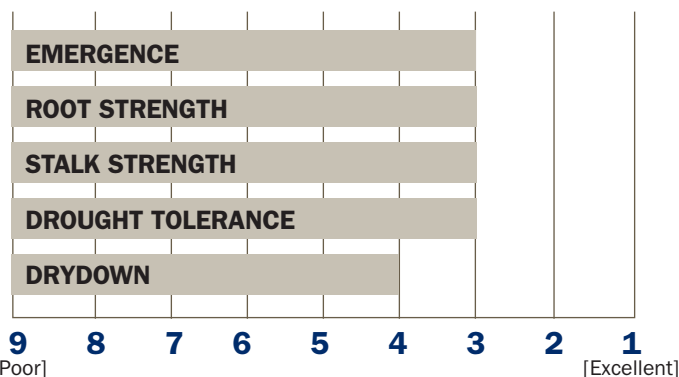

LH 5494 3000GT LH 5492 GT

CORN HYBRIDS TECH INFO SUMMARY

POSITIONING AND MANAGEMENT

LH 5494 3000GT is a hybrid that is very versatile and performs well in any soil type. It has excellent early seedling vigor for early planting into cool soils. This hybrid moves north well to be a full season hybrid but doesn't move south. Very good for silage.

104 RELATIVE MATURITY 104 DAYS

LH 5494 3000GT  Agrisure3000GT

LH 5492 GT  AgrisureGT

HYBRID ADVANTAGES

- ✓ Tall hybrid, works well for grain or silage
- ✓ Widely adapted east to west
- ✓ Very good stalks and roots
- ✓ Likes high populations

DISEASE RATINGS

Southern Leaf Blight	4
Northern Leaf Blight	4
Anthracnose Leaf Blight	3
Anthracnose Stalk Rot	3
Eye Spot	3
Gray Leaf Spot	3
Common Rust	N/A
Goss' Wilt	N/A

OVERALL CHARACTERISTICS

Relative Maturity	104	Emergence	3
Plant Height	Tall	Early Growth	3
Ear Height	Medium-High	Stalk Strength	3
Ear Type	Semi-Flex	Root Strength	3
Leaf Attitude	Semi-Upright	Stay Green	2
Kernal Rows	14-16	Dry Down	3
Cob Color	Pink	Test Weight	3
Husk Cover	Adequate	Drought Tolerance	2
Shank Length	Average	Corn After Corn	5
Population Tolerance	32-36	Ear Flex	2
Herbicide Sensitivity	N/A		

Ratings: 1-2 = Excellent, 3-4 = Very Good, 5-6 = Good, 7-8 = Fair, 9 = Poor, * = insufficient data **Plant and Ear Height:** 1 = Short, 5 = Tall

Genuity™, Genuity and Design™, Genuity™ SmartStax™, SmartStax™ and Design™, Roundup Ready®, Roundup Ready 2 Technology and Design™, YieldGard VT Triple®, and YieldGard Corn Borer and Design® are trademarks of Monsanto Technology LLC, ©2009 Monsanto Company. Herculex® is a trademark of Dow AgroSciences LLC. Agrisure® is a trademark of a Syngenta Group Company.