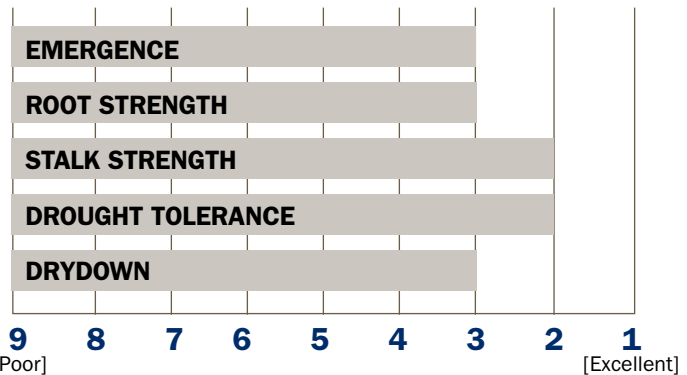

LH 6003 3000GT LH 6005 CBLLRW LH 6002 LL

CORN HYBRIDS TECH INFO SUMMARY

POSITIONING AND MANAGEMENT

This hybrid has very good emergence and early vigor to handle the cold wet soils early in the spring. It's a medium tall plant that can handle the rolling hills where ear and plant height can get a little short. The excellent stalk strength gives this hybrid time to dry down in the fall. The leaf disease tolerance and plant health are exceptional, allowing this hybrid to perform well where there is moderate to high Gray Leaf Spot pressure in corn on corn rotations. The roots are big to allow better anchoring in looser high organic matter soils as well as extract more nutrients in high clay soils that can be lower in available moisture later in the season.

110 RELATIVE MATURITY 110 DAYS

LH 6003 3000GT Agrisure3000GT

LH 6005 CBLLRW AgrisureCB/LL/RW

LH 6002 LL AgrisureLL

| GENERAL CHARACTERISTICS | |
|---|--|
| • Consistent-higher-end yield potential | |
| • Defensive traits balanced with yield | |
| • Very fast emergence | |
| • Excellent late season plant health and stalk strength | |
| • Flex ear for a range of populations | |

| OVERALL CHARACTERISTICS | | | |
|-------------------------|----------------|--------------------------|--------------|
| Relative Maturity | 110 | Ear Height | Medium-High |
| Flowers Early/Late | Moderate Early | Leaf Attitude | Semi-Upright |
| Emergence | 3 | Canopy Color | Medium |
| Early Growth | 3 | Ear Type | Flex |
| Stalk Strength | 2 | Ear Flex | 2 |
| Root Strength | 3 | Number of Rows | * |
| Stay Green | 2 | Silage Rating | Good |
| Drydown | 2 | Ethanol-High Fermentable | |
| Test Weight | 3 | Adaptability to Low Pops | |
| Drought Tolerance | 3 | Yield at 25-29M PPA | |
| Corn on Corn | 3 | Yield at 29-34M PPA | |
| Plant Height | Medium Tall | | |