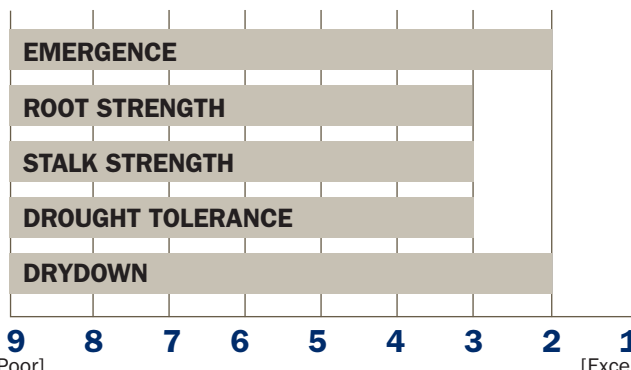

110 RELATIVE MATURITY 110 DAYS

LH 6018 VT3

LH 6014 HXRR

LH 6012 RR

GENERAL CHARACTERISTICS	
• Flex ear with top-end yield potential	
• Medium plant and ear height	
• Very fast emergence and strong vigor	
• Fast drydown	

DISEASE RATINGS	
Southern Leaf Blight	5
Northern Leaf Blight	2
Anthracnose Leaf Blight	*
Anthracnose Stalk Rot	5
Eye Spot	3
Gray Leaf Spot	4

OVERALL CHARACTERISTICS			
Relative Maturity	110	Ear Height	Medium
Flowers Early/Late	Equal to Maturity	Leaf Attitude	Moderate-Erect
Emergence	2	Canopy Color	Medium
Early Growth	2	Ear Type	Semi-Determinate
Stalk Strength	3	Ear Flex	2
Root Strength	4	Number of Rows	14-16
Stay Green	2	Silage Rating	Fair
Drydown	2	Ethanol-High Fermentable	*
Test Weight	3	Adaptability to Low Pops	Fair
Drought Tolerance	3	Yield at 25-29M PPA	2
Corn on Corn	3	Yield at 29-34M PPA	4
Plant Height	Medium		

Ratings: 1-2 = Excellent, 3-4 = Very Good, 5-6 = Good, 7-8 = Fair, 9 = Poor, * = insufficient data **Plant and Ear Height:** 1 = Short, 5 = Tall
 Genuity™, Genuity and Design™, Genuity™ SmartStax™, SmartStax™ and Design™, Roundup Ready®, Roundup Ready 2 Technology and Design™, YieldGard VT Triple®, and YieldGard Corn Borer and Design® are trademarks of Monsanto Technology LLC, ©2009 Monsanto Company. Herculex® is a trademark of Dow AgroSciences LLC. Agrisure® is a trademark of a Syngenta Group Company.