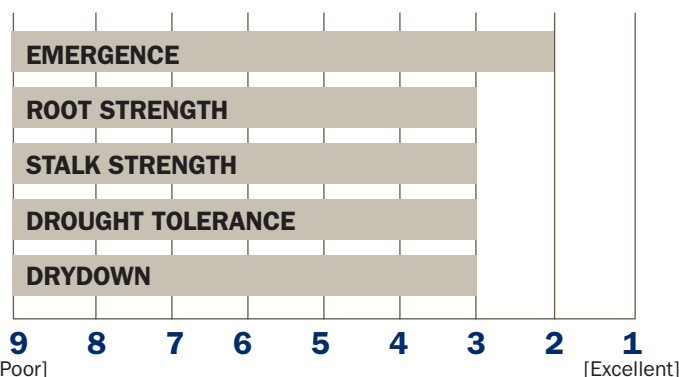

## CORN HYBRIDS TECH INFO SUMMARY

### POSITIONING AND MANAGEMENT

LH 6032 RR is a new 110-day hybrid brought into the lineup as a Roundup Ready refuge hybrid. This hybrid performs real well in corn on corn rotations. It's a high-yielding hybrid with medium green canopy color and also flowers early making it less attractive to corn borer. It has very fast emergence, allowing it to be planted earlier.

## 110 RELATIVE MATURITY 110 DAYS

LH 6032 RR

GENERAL CHARACTERISTICS	
• Top yielding refuge	
• Very fast emergence and strong vigor	
• Medium green color	
• Earlier flowering	
• Medium plant and ear height	

DISEASE RATINGS	
Southern Leaf Blight	5
Northern Leaf Blight	3
Anthracnose Leaf Blight	4
Anthracnose Stalk Rot	3
Eye Spot	5
Gray Leaf Spot	4

OVERALL CHARACTERISTICS			
Relative Maturity	110	Ear Height	Medium
Flowers Early/Late	Moderate-Early	Leaf Attitude	Semi-Upright
Emergence	2	Canopy Color	Medium
Early Growth	2	Ear Type	Semi-Flex
Stalk Strength	3	Ear Flex	2
Root Strength	3	Number of Rows	14-18
Stay Green	3	Silage Rating	Good
Drydown	3	Ethanol-High Fermentable	*
Test Weight	3	Adaptability to Low Pops	Good
Drought Tolerance	3	Yield at 25-29M PPA	2
Corn on Corn	3	Yield at 29-34M PPA	2
Plant Height	Medium		