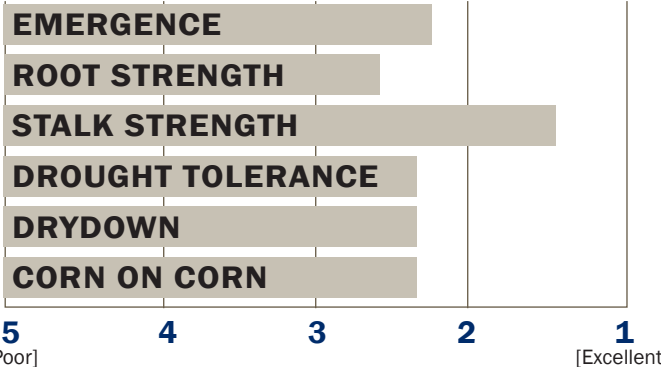

LH 4227 VT2Pro LH 4222 RR

TECH INFO SUMMARY

Yield, yield and more yield. Position this hybrid with top end yield in mind. It has consistently trampled over hybrids in the 92-day maturity. A medium-tall plant with girthy ears that open up in the fall to show off all of that yield it carries. This is a must-plant for 2011!

AREA OF ADAPTATION

92

RELATIVE MATURITY 92 DAYS

LH 4227 VT2Pro

LH 4222 RR

HYBRID ADVANTAGES

- Yield, yield, yield!
- Open husks for fast drydown
- Big girthy ears
- Strong stalks

DISEASE RATINGS

Southern Leaf Blight	*
Northern Leaf Blight	1.4
Anthracnose Leaf Blight	*
Anthracnose Stalk Rot	*
Eye Spot	*
Gray Leaf Spot	1.5
Common Rust	*
Goss' Wilt	3.2

OVERALL CHARACTERISTICS

Relative Maturity	92	Emergence	2.2
Plant Height	Medium	Early Growth	2.6
Ear Height	Medium-Tall	Stalk Strength	1.5
Ear Type	Semi-Flex	Root Strength	2.5
Leaf Attitude	Semi-Upright	Stay Green	2.8
Kernel Rows	16-18	Drydown	2.3
Cob Color	*	Test Weight	2.6
Husk Cover	Excellent	Drought Tolerance	2.3
Shank Length	Medium-Long	Corn on Corn	2.3
Population Tolerance	30,000- 34,000	Ear Flex	3.0
Herbicide Sensitivity	*	Fungicide	Recommended